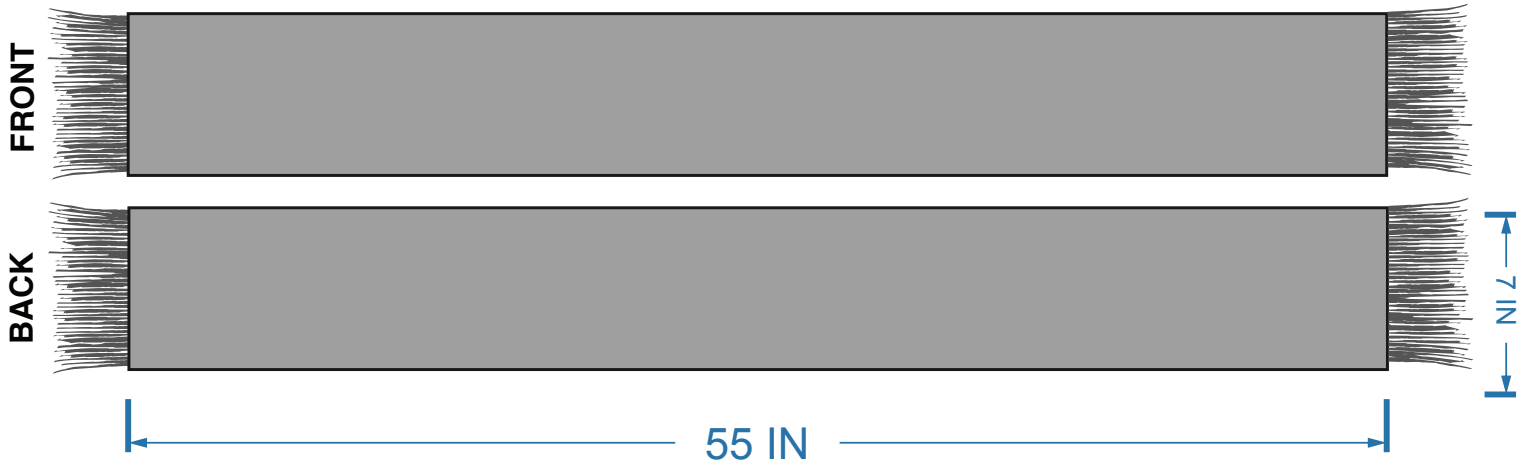

PRINT SCARF

SS-1003

SCARF COLORS:

PRINT: Unlimited colors Fringe: 3 maximum colors

CLIENT NAME:

QUANTITY:

SCARF COLORS:

PANTONE 1

FRINGE COLORS:

PANTONE 1

SCARF EXAMPLE

Please place your logos below and indicate the size of each Length x Width how you want it to be knitted.
All Type must be converted to Outlines and this template saved as PDF.