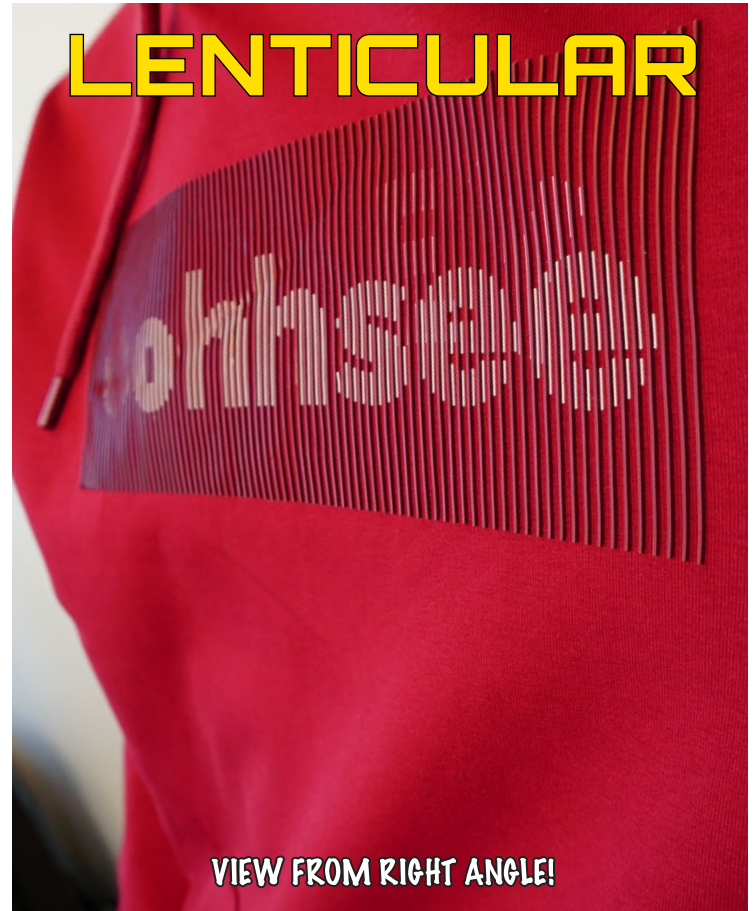

FULLY CUSTOM PRIVATE LABEL

FAST TURNAROUNDS WORLDWIDE DIRECT DELIVERY

35-42 DAYS

YOUR LOGO
100% COTTON

1.858.933.5379 marketing@letssupport.com

WWW.LETSSUPPORT.COM

EXAMPLES OF VARIOUS DECORATED APPAREL PROJECTS